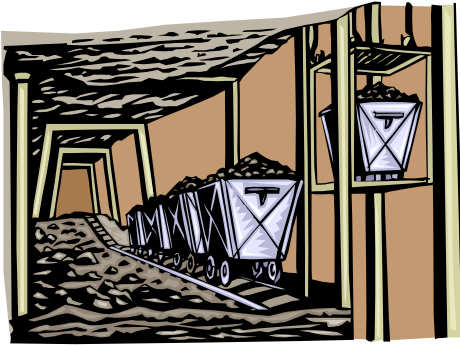

pine

fine

palm

farm

peel

feel

pat

fat

pair

fair

pile

file

pit

fit

pole

foal

port

fort

purr

fur

pork

fork

pan fan pin fin paint faint pig fig pine fine palm farm
peel feel pat fat pair fair pile file pit fit pole foal
port fort purr fur pork fork